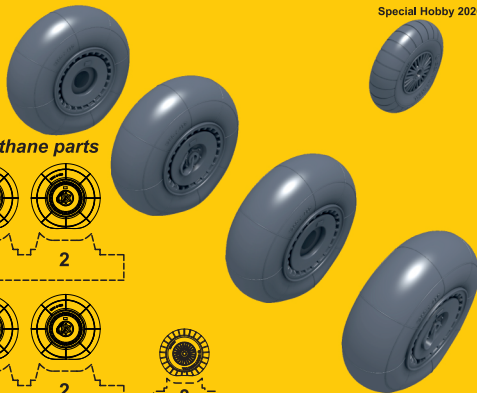

7533 **Heinkel He 177 A**
1/72 **Wheels**

for Revell kits

Special Hobby 2026

PUR
- Polyurethane parts

původní kola ze stavebnice nahrad'te novými
replace original kit part with new resin wheels

Special Hobby offer for 1/72 German plane kits as well:

7479

Junkers Ju 88A/C
Wheels Late Type

P72001

Focke Wulf
Fw 190A/D Seat

P72006

German WWII Aircraft Maintenance
Toolbox

P72018

MG 15 German
WWII Machine
gun