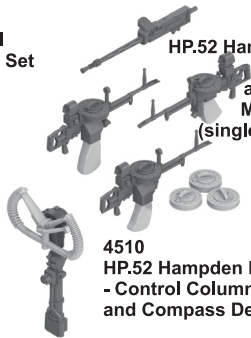

D46

PUR4

59

Make 2x

3D1  
3D2

PUR3

**Special Hobby offer for 1/48 Hampden kit as well**

4511  
HP.52 Hampden B.Mk.I  
Wing Bomb Ordnance Set

4513  
HP.52 Hampden B.Mk.I  
Vickers K  
and Browning  
Machine Guns  
(single installation)

4510  
HP.52 Hampden B.Mk.I  
- Control Column  
and Compass Detail Set

and others.....

more at [www.specialhobby.eu](http://www.specialhobby.eu)