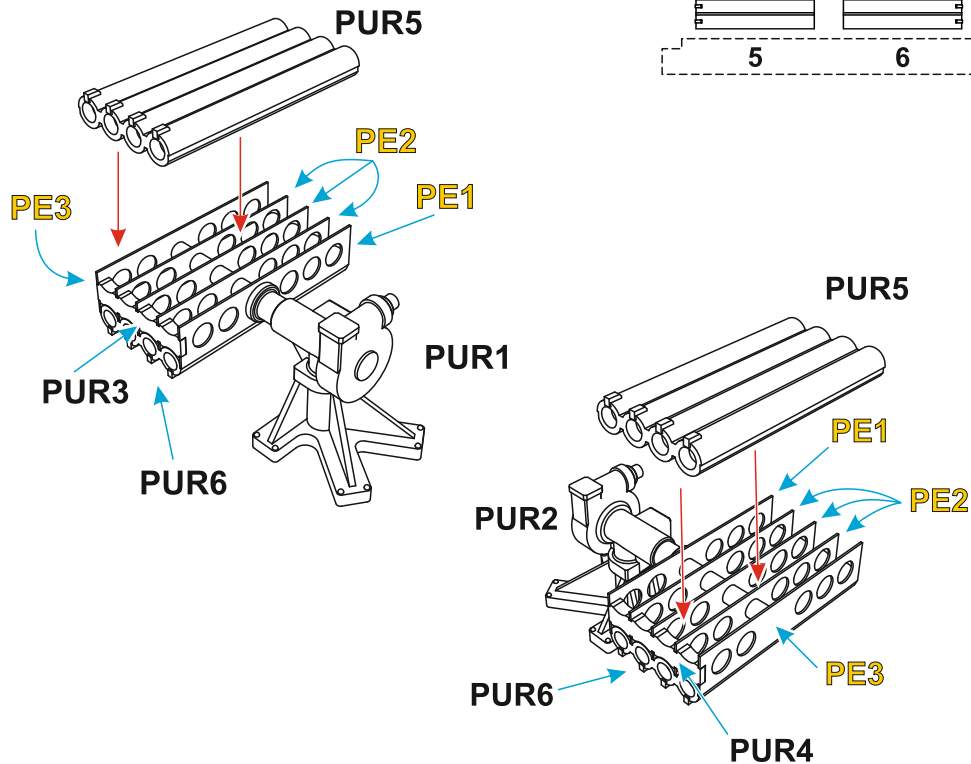

## special HOBBY

Highly detailed upgrade set  
Hochdetailliertes Upgrade-Set  
Detailní doplňková sada

Recommended  
for 1/72 PT Boats  
(Revell kits)

PE - Photo-etched parts

PUR - Polyurethane parts