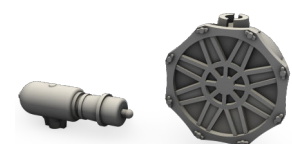

# PT Boat Weapon Set No.4 Mk.50 Rocket Launcher (2 pcs.)

# 1/72 Patrol Torpedo Boat Sets

FOR REVELL KITS PT109, PT160 AND PT-579/588 BOATS

**N72030**  
**PT Boat Weapon Set No.1**  
- Mk.4 20mm Oerlikon cannon  
(recommended for all PT boats)

**N72031**  
**PT Boat Weapon Set No.2**  
- Twin 12.7 mm AA Brownings  
(2 printed pcs)  
(recommended for all PT Boats)

**N72033**  
**PT-109 Boat Life Raft**  
(recommended for PT-109 and PT-160)

**N72034**  
**PT-109 Torpedo Tube Breech Door Set (4pcs)**  
(recommended for PT-109 and PT-160)

**N72035**  
**PT-109 Boat Mk.6 Depth Charges (2pcs)**  
(recommended for PT-109)