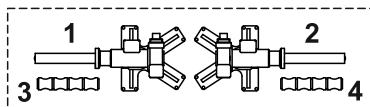

## special HOBBY

Highly detailed upgrade set  
Hochdetailliertes Upgrade-Set  
Detailní doplňková sada

Recommended  
for 1/72 PT Boats  
(Revell kits)

PE - Photo-etched parts

PUR - Polyurethane parts