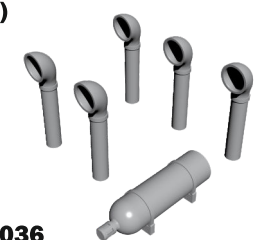

# PT Boat Weapon Set No.4 Mk.50 Rocket Launcher (2 pcs.)

# 1/72 Patrol Torpedo Boat Sets

FOR REVELL KITS PT109, PT160 AND PT-579/588 BOATS

**N72030**  
**PT Boat Weapon Set No.1**  
- Mk.4 20mm Oerlikon cannon  
(recommended for all PT boats)

**N72031**  
**PT Boat Weapon Set No.2**  
- Twin 12.7 mm AA Brownings  
(2 printed pcs)  
(recommended for all PT Boats)

**N72033**  
**PT-109 Boat Life Raft**  
(recommended for PT-109 and PT-160)

**N72034**  
**PT-109 Torpedo Tube Breech Door Set (4pcs)**  
(recommended for PT-109 and PT-160)

**N72035**  
**PT-109 Boat Mk.6 Depth Charges (2pcs)**  
(recommended for PT-109)