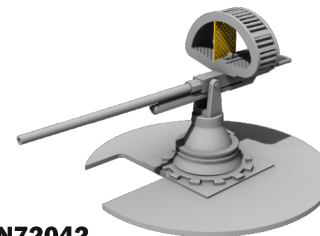

**N72030**  
PT Boat Weapon  
Set No.1  
- Mk.4 20mm Oerlikon cannon  
(recommended for all PT boats)

**N72033**  
PT-109 Boat Life Raft  
(recommended  
for PT-109 and PT-160)

**N72034**  
PT-109 Torpedo Tube  
Breech Door Set (4pcs)  
(recommended  
for PT-109 and PT-160)

**N72039**  
PT-579/588 Boat Life Raft

**N72035**  
PT-109 Boat Mk.6 Depth  
Charges (2pcs)  
(recommended  
for PT-109)

**N72036**  
PT-109 Boat Deck Set  
(Smoke Generator,  
Ventilation Funnels)  
(recommended for PT-109  
and PT-160)

**N72040**  
PT Boat Weapon Set No.4  
- Mk.50 Rocket Launcher  
(2 pcs.) (recommended  
for PT-579/588)

**N72041**  
PT-579/588  
Boat Radar Mast

**N72042**  
PT Boat Weapon Set No.5  
- 37 mm M4 Autocannon  
(recommended for  
PT-579/588 Boat)