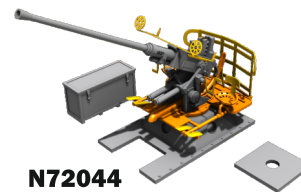

N72044
PT Boat Weapon
Set No.6 - Bofors
40mm AA/AS Gun