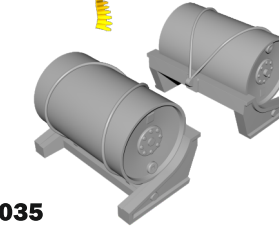

## 1/72 Patrol Torpedo Boat Sets

FOR REVELL KITS PT109, PT160 AND PT-579/588 BOATS

**N72031**  
PT Boat Weapon Set No.2  
- Twin 12.7 mm AA Brownings  
(2 printed pcs)  
(recommended for all PT Boats)

**N72032**  
PT-109 Boat Weapon Set No.3  
- 37 mm Gun M3  
(recommended for PT-109)

**N72030**  
PT Boat Weapon  
Set No.1  
- Mk.4 20mm Oerlikon cannon  
(recommended for all PT boats)

**N72033**  
PT-109 Boat Life Raft  
(recommended  
for PT-109 and PT-160)

**N72034**  
PT-109 Torpedo Tube  
Breech Door Set (4pcs)  
(recommended  
for PT-109 and PT-160)

**N72039**  
PT-579/588 Boat Life Raft

**N72035**  
PT-109 Boat Mk.6 Depth  
Charges (2pcs)  
(recommended  
for PT-109)

**N72036**  
PT-109 Boat Deck Set  
(Smoke Generator,  
Ventilation Funnels)  
(recommended for PT-109  
and PT-160)