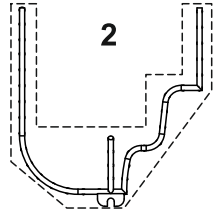

# PT-579/588 Engine Compartment Ventilation

Highly detailed upgrade set  
Hochdetailliertes Upgrade-Set  
Detailní doplňková sada

Special  
HOBBY

For Kit:  
Revell 1/72

PE - Photo-etched parts

PUR - Polyurethane parts

3

PUR2

PUR1

PE1

díl stavebnice  
kit part

PUR1

PUR3

díl stavebnice  
kit part