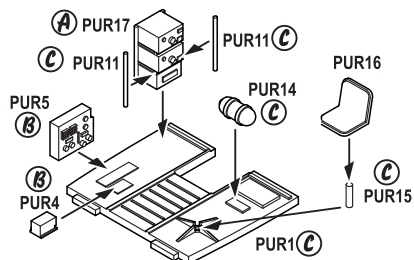

1. Sestavení podlahy / Floor assembly