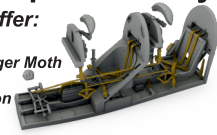

www.specialhobby.eu

www.facebook.com/specialhobby/

for 1/48 Tiger Moth we also offer:

129-4410
DH.82
Tiger Moth
Exterior Set

129-4411
DH.82 Tiger Moth
Mainwheels
and Tailskid

129-4407
DH.82 Tiger Moth
Cockpit
Correction
Set