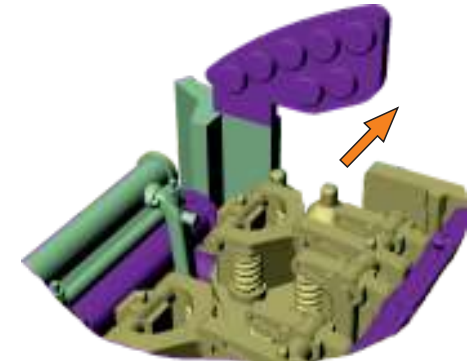

N72017

Diesel Engine section Dieselmotorenraum Dieselmotorová sekce

Highly detailed upgrade set
Hochdetailliertes Upgrade-Set
Detailní doplňková sada

For Kit:
U-BOOT typ IXC
Revell 1/72

This set contains only the port diesel engine which enables that the whole engine compartment with all the details is nicely visible and not obstructed by the starboard engine. If you wish to have both engines installed in your model, we would like to recommend you our N72027 set for WWII MAN M9V46 Diesel Engine.

Assembly detail
 Detail Ansicht
 Detail sestavy

Assembly detail
 Detail Ansicht
 Detail sestavy

Assembly detail
 Detail Ansicht
 Detail sestavy

7

3

4

Assembly detail
Detail Ansicht
Detail sestavy

Assembly detail
Detail Ansicht
Detail sestavy

5

Assembly detail
Detail Ansicht
Detail sestavy

Assembly detail
Detail Ansicht
Detail sestavy

Hull cut out detail / Ausschnittdetail des U-Boot Rumpfes / Detail výřezu v trupu

701mm

Not in scale

701mm

Outer outline of the set
Außenkontur des Detailsets
Vnější obrys setu