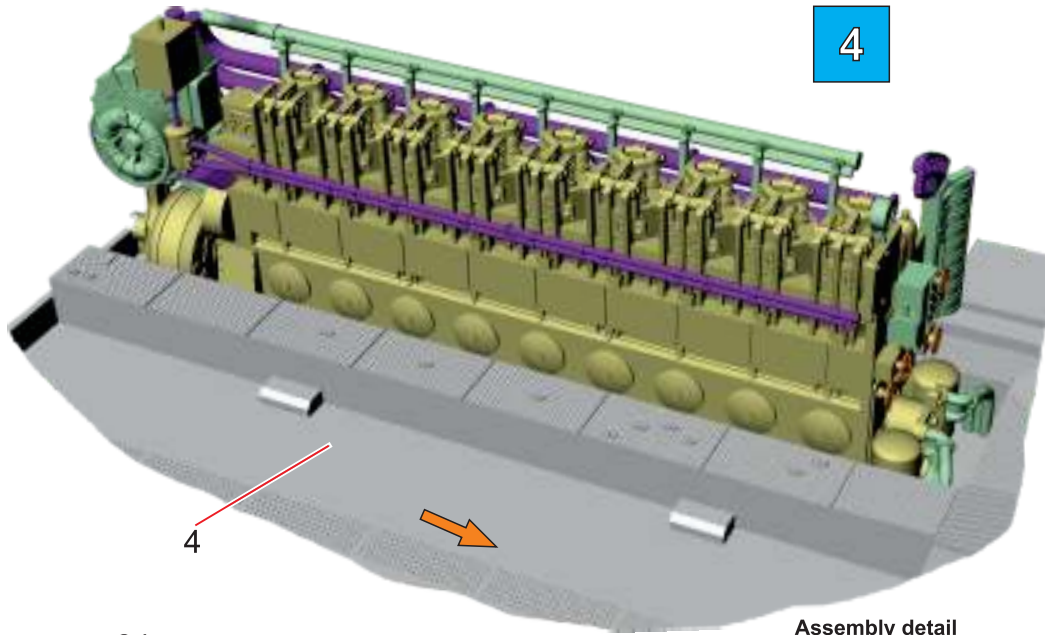

N72017

Diesel Engine section Dieselmotorenraum Dieselmotorová sekce

Highly detailed upgrade set
Hochdetailliertes Upgrade-Set
Detailní doplňková sada

For Kit:
U-BOOT typ IXC
Revell 1/72

This set contains only the port diesel engine which enables that the whole engine compartment with all the details is nicely visible and not obstructed by the starboard engine. If you wish to have both engines installed in your model, we would like to recommend you our N72027 set for WWII MAN M9V46 Diesel Engine.

Assembly detail
 Detail Ansicht
 Detail sestavy

Assembly detail
 Detail Ansicht
 Detail sestavy

Assembly detail
 Detail Ansicht
 Detail sestavy

7

3

4

Assembly detail
Detail Ansicht
Detail sestavy

Assembly detail
Detail Ansicht
Detail sestavy

5

Assembly detail
Detail Ansicht
Detail sestavy

Assembly detail
Detail Ansicht
Detail sestavy

Hull cut out detail / Ausschnittdetail des U-Boot Rumpfes / Detail výřezu v trupu

701mm

Not in scale

701mm

Outer outline of the set
Außenkontur des Detailsets
Vnější obrys setu