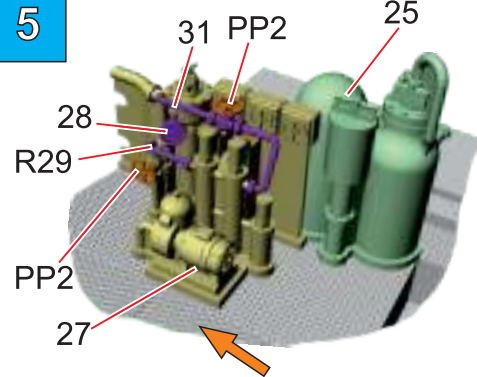

N72017

Diesel Engine section Dieselmotorenraum Dieselmotorová sekce

Highly detailed upgrade set
Hochdetailliertes Upgrade-Set
Detailní doplňková sada

For Kit:
U-BOOT typ IXC
Revell 1/72

This set contains only the port diesel engine which enables that the whole engine compartment with all the details is nicely visible and not obstructed by the starboard engine. If you wish to have both engines installed in your model, we would like to recommend you our N72027 set for WWII MAN M9V46 Diesel Engine.

Assembly detail
 Detail Ansicht
 Detail sestavy

Assembly detail
 Detail Ansicht
 Detail sestavy

Assembly detail
 Detail Ansicht
 Detail sestavy

7

3

4

Assembly detail
Detail Ansicht
Detail sestavy

Assembly detail
Detail Ansicht
Detail sestavy

5

Assembly detail
Detail Ansicht
Detail sestavy

Assembly detail
Detail Ansicht
Detail sestavy

Hull cut out detail / Ausschnittdetail des U-Boot Rumpfes / Detail výřezu v trupu

701mm

Not in scale

701mm

Outer outline of the set
Außenkontur des Detailsets
Vnější obrys setu