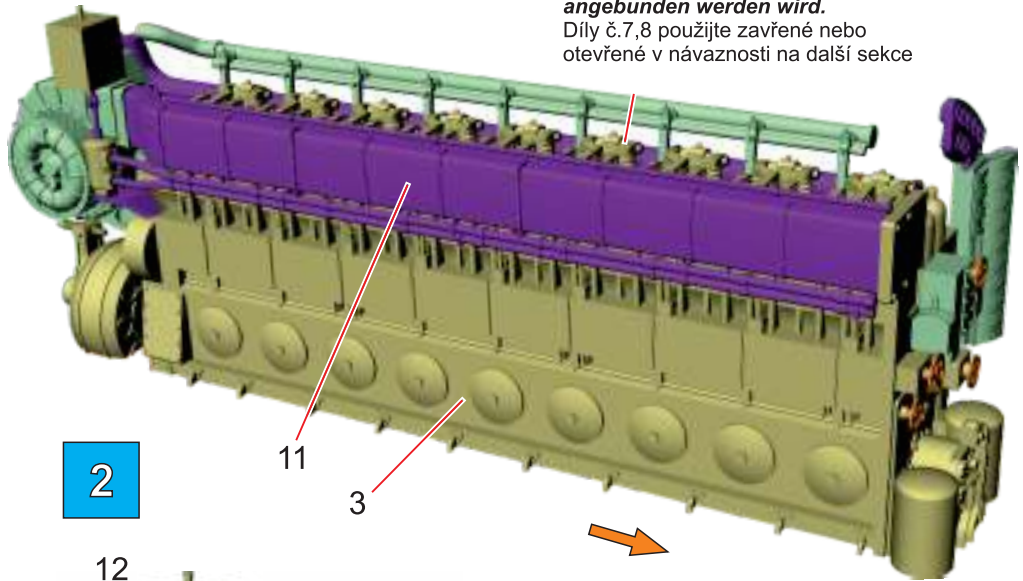

Parts No. 7,8 use closed or open following to other sections.
Teil Nr. 7,8 kann mit geöffneter oder geschlossener Luke dargestellt werden je nach dem, ob eine weitere Sektion angebunden werden wird.
Díly č.7,8 použijte zavřené nebo otevřené v návaznosti na další sekce

7