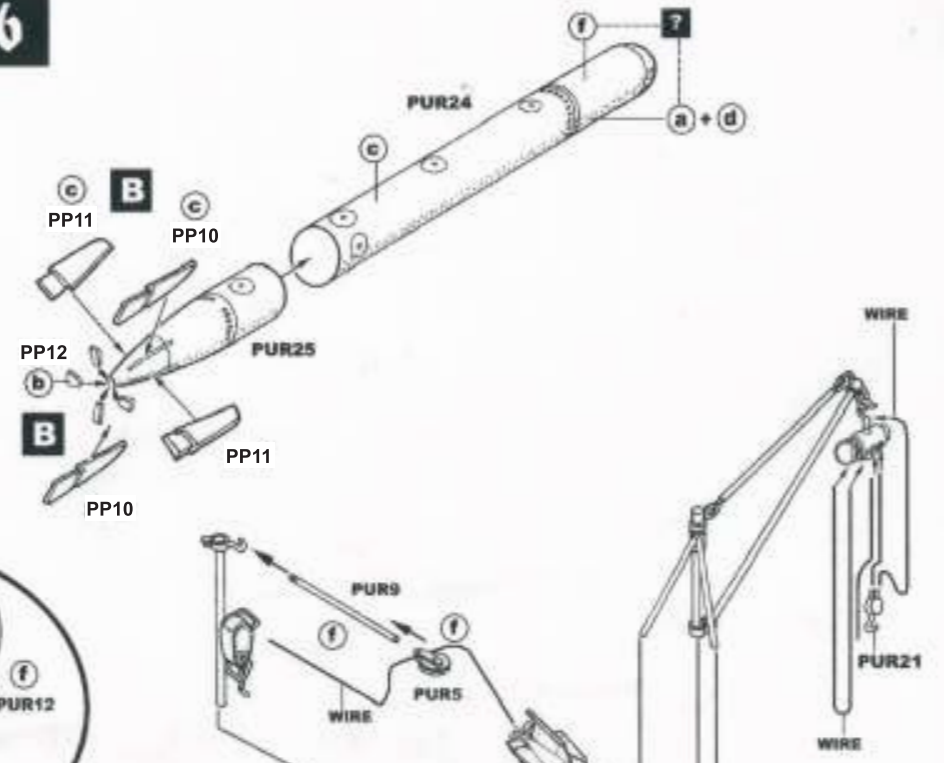

U-Boot U-VIIC - Winch for loading torpedoes on sea

Visit an official website and e-shop at www.cmkkits.com

- N72004 U-Boot VII Exterior set - part I - Turret
- N72005 U-Boot VII Officers' Ward rooms & Gailey
- N72006 U-Boot VII Supplies loading on sea (food, boat, fx torpedo)
- N72008 U-Boot VII Rear torpedoes' loading hatch
- N72009 U-Boot VII Winch for loading torpedoes

IP (injection parts) (2x)

PUR (polyurethane parts)

PP (photo-etched parts)

MP (metal parts) (2x)

BARVY/COLOR	a	b	c	d	e	f	g	h	i
Bílá	Kovová	Světlá šedá	Červená	Černá	Šedá	Dřevo	Stříbrná	Litina	
White	Gun Metal	Light Grey	Red	Black	Grey	Wood	Silver	Cast Iron	

KIT PART
DÍL STAVEBNICE

4

5

6

7