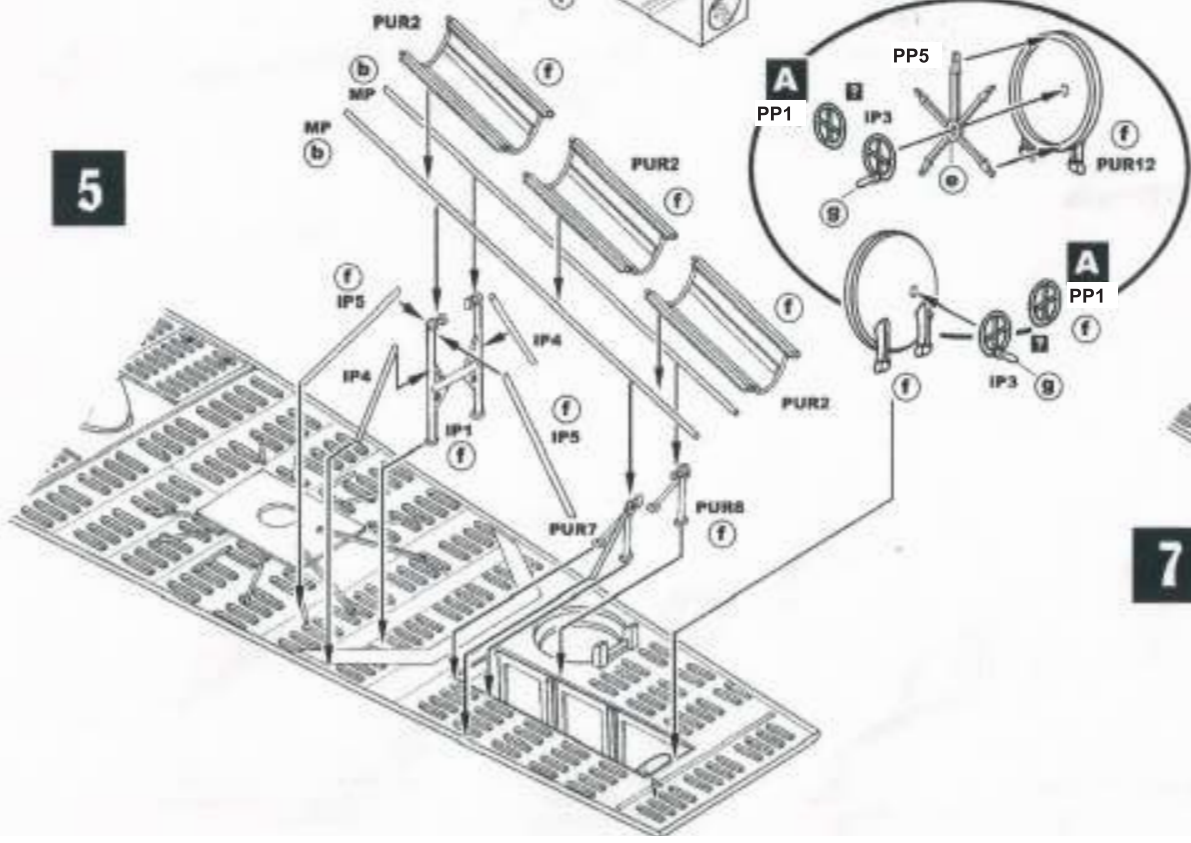

U-Boot U-VIIC - Winch for loading torpedoes on sea

Visit an official website and e-shop at www.cmkkits.com

- N72004 U-Boot VII Exterior set - part I - Turret
- N72005 U-Boot VII Officers' Ward rooms & Gailey
- N72006 U-Boot VII Supplies loading on sea (food, boat, fx torpedo)
- N72008 U-Boot VII Rear torpedoes' loading hatch
- N72009 U-Boot VII Winch for loading torpedoes

IP (injection parts) (2x)

PUR (polyurethane parts)

PP (photo-etched parts)

MP (metal parts) (2x)

BARVY/COLOR	a	b	c	d	e	f	g	h	i
Bílá	Kovová	Světlá šedá	Červená	Černá	Šedá	Dřevo	Stříbrná	Litina	
White	Gun Metal	Light Grey	Red	Black	Grey	Wood	Silver	Cast Iron	

KIT PART
DÍL STAVEBNICE

4

5

6

7