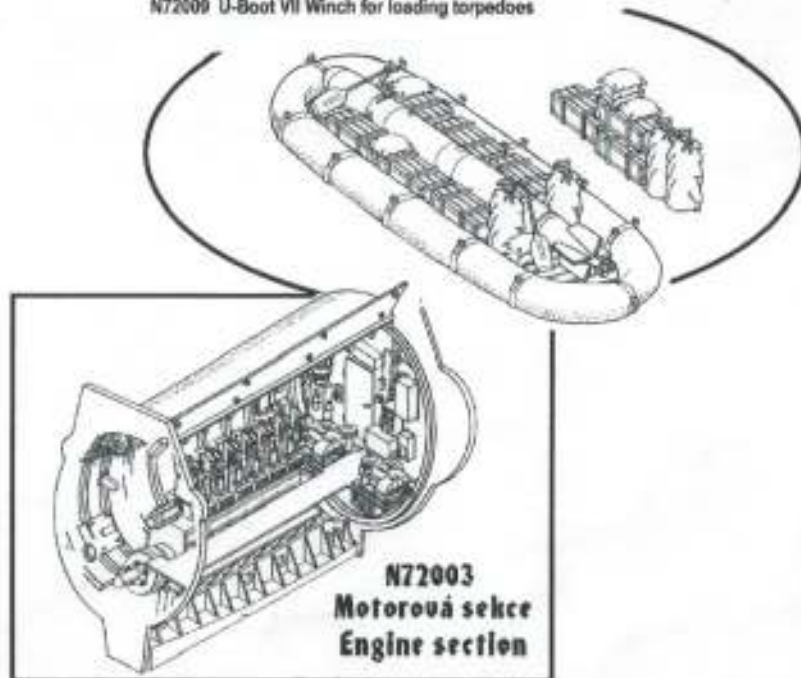

U-Boot U-VIIC - Winch for loading torpedoes on sea

Visit an official website and e-shop at www.cmkkits.com

- N72004 U-Boot VII Exterior set - part I - Turret
- N72005 U-Boot VII Officers' Ward rooms & Gailey
- N72006 U-Boot VII Supplies loading on sea (food, boat, fx torpedo)
- N72008 U-Boot VII Rear torpedoes' loading hatch
- N72009 U-Boot VII Winch for loading torpedoes

IP (injection parts) (2x)

PUR (polyurethane parts)

PP (photo-etched parts)

MP (metal parts) (2x)

BARVY/COLOR	a	b	c	d	e	f	g	h	i
Bílá	Kovová	Světlá šedá	Červená	Černá	Šedá	Dřevo	Stříbrná	Litina	
White	Gun Metal	Light Grey	Red	Black	Grey	Wood	Silver	Cast Iron	