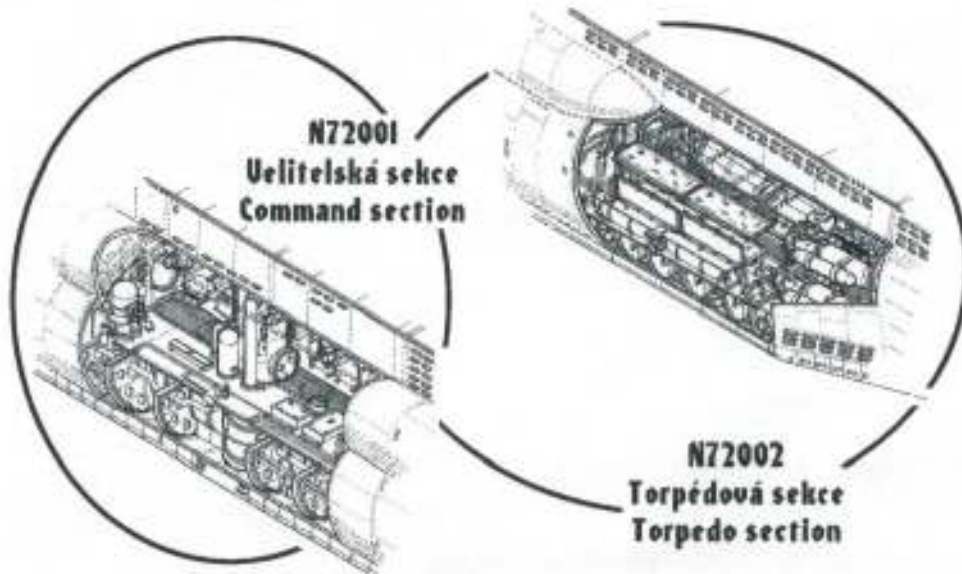

U-Boot U-VIIC - Winch for loading torpedoes on sea

Visit an official website and e-shop at www.cmkkits.com

- N72004 U-Boot VII Exterior set - part I - Turret
- N72005 U-Boot VII Officers' Ward rooms & Gailey
- N72006 U-Boot VII Supplies loading on sea (food, boat, fx torpedo)
- N72008 U-Boot VII Rear torpedoes' loading hatch
- N72009 U-Boot VII Winch for loading torpedoes

IP (injection parts) (2x)

PUR (polyurethane parts)

PP (photo-etched parts)

MP (metal parts) (2x)

BARVY/COLOR	a	b	c	d	e	f	g	h	i
Bílá	Kovová	Světlá šedá	Červená	Černá	Šedá	Dřevo	Stříbrná	Litina	
White	Gun Metal	Light Grey	Red	Black	Grey	Wood	Silver	Cast Iron	