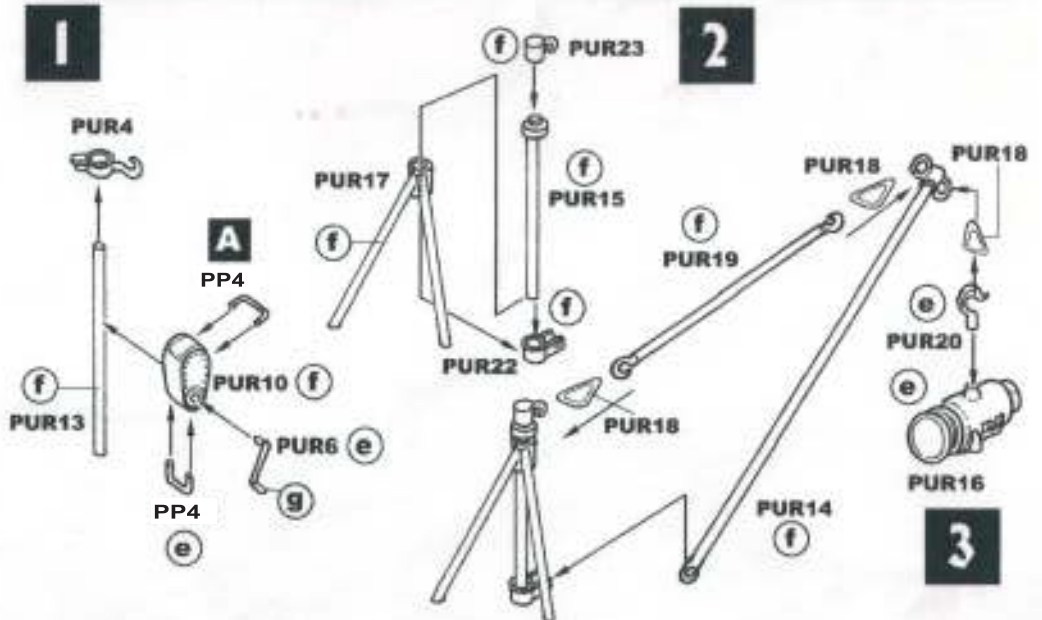

U-Boot U-VIIC - Winch for loading torpedoes on sea

Visit an official website and e-shop at www.cmkkits.com

- N72004 U-Boot VII Exterior set - part I - Turret
- N72005 U-Boot VII Officers' Ward rooms & Gailey
- N72006 U-Boot VII Supplies loading on sea (food, boat, fx torpedo)
- N72008 U-Boot VII Rear torpedoes' loading hatch
- N72009 U-Boot VII Winch for loading torpedoes

IP (injection parts) (2x)

PUR (polyurethane parts)

PP (photo-etched parts)

MP (metal parts) (2x)

BARVY/COLOR	a	b	c	d	e	f	g	h	i
Bílá	Kovová	Světlá šedá	Červená	Černá	Šedá	Dřevo	Stříbrná	Litina	
White	Gun Metal	Light Grey	Red	Black	Grey	Wood	Silver	Cast Iron	

KIT PART
DÍL STAVEBNICE

4

5

6

7