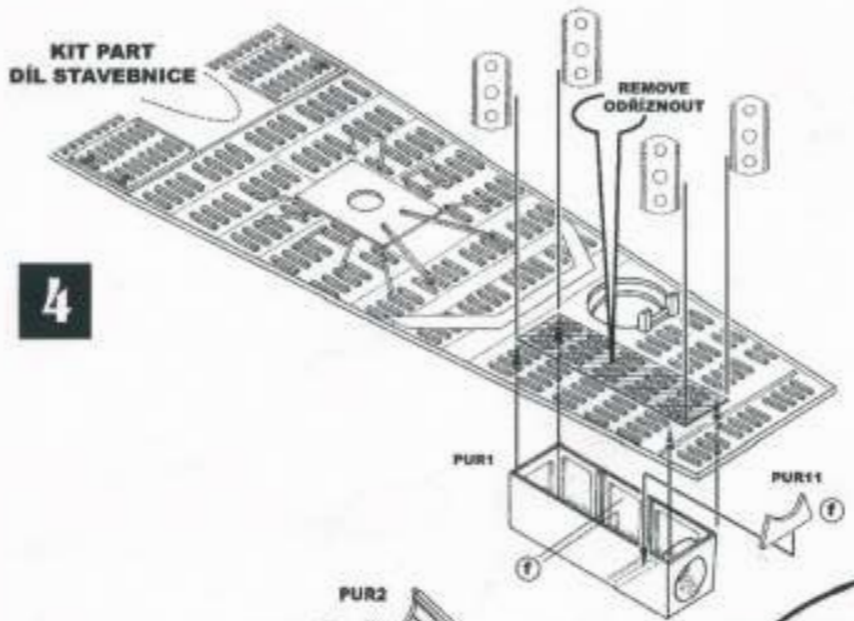

U-Boot U-VIIC - Winch for loading torpedoes on sea

Visit an official website and e-shop at www.cmkkits.com

- N72004 U-Boot VII Exterior set - part I - Turret
- N72005 U-Boot VII Officers' Ward rooms & Gailey
- N72006 U-Boot VII Supplies loading on sea (food, boat, fx torpedo)
- N72008 U-Boot VII Rear torpedoes' loading hatch
- N72009 U-Boot VII Winch for loading torpedoes

IP (injection parts) (2x)

PUR (polyurethane parts)

PP (photo-etched parts)

MP (metal parts) (2x)

BARVY/COLOR	a	b	c	d	e	f	g	h	i
Bílá	Kovová	Světlá šedá	Červená	Černá	Šedá	Dřevo	Stříbrná	Litina	
White	Gun Metal	Light Grey	Red	Black	Grey	Wood	Silver	Cast Iron	

KIT PART
DÍL STAVEBNICE

4

5

6

7