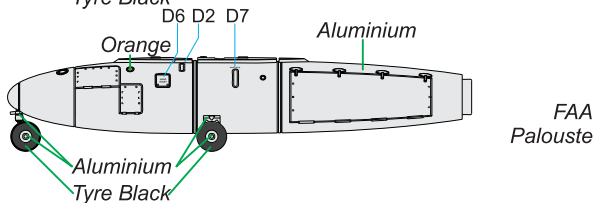

3

4

5

3

6

**PP - Photoetched
parts**

© Special Hobby 2018

Díly ohnuté popř. pokroucené vlivem teplotních změn a stárnutí materiálu, mohou být narovnány do požadovaného tvaru pomocí proudu teplé vody nebo vzduchu (fén na vlasy).

Parts slightly distorted and bent owing to temperature changes or due to material ageing can be straightened to requested shape by hot water or hot air jet. (hair dryer)

This process can be repeated till result is entirely satisfactory.

K lepení použít kvanoakrylátové lepidlo!
For best result gluing use cyanoacrylate glue!

Kontaktní plochy doporučujeme před lepením odmastit
Contact areas ungrease is recommended before gluing.

Visit our official website and e-shop at

www.cmkkits.com

www.specialhobby.eu

OTHER ITEMS - 1:48 SETS

4357 Hawker Hurricane Mk.I – 1/48 Starboard Wing Armament Set for Airfix kit

4358 Antisubmarine Bomb 250lb Mk.VIII (Great Britain, WW II) (2 pcs)

4359 Antisubmarine Bomb 500lb Mk.IV (Great Britain, WW II) (2 pcs)

4360 Antisubmarine Bomb 600lb Mk.I (Great Britain, WW II) (2 pcs)

4361 AJ-37/ SF-37 / SH37 Viggen canard correction set for Special Hobby/Tarangus kits

4362 JA-37 Viggen canard correction set for Tarangus kits

4363 1/48 B&P Defiant Engine Set for Airfix kit

4364 1/48 Defiant Pilot's Cockpit set, for Airfix kit

4366 1/48 Beaufighter TF Mk. X Cockpit set, for Revell kit

Special Hobby, Mezilesí 718, CZ - Praha 9, 193 00,
e-mail: office@specialhobby.eu

FB page: <https://www.facebook.com/specialhobby/>