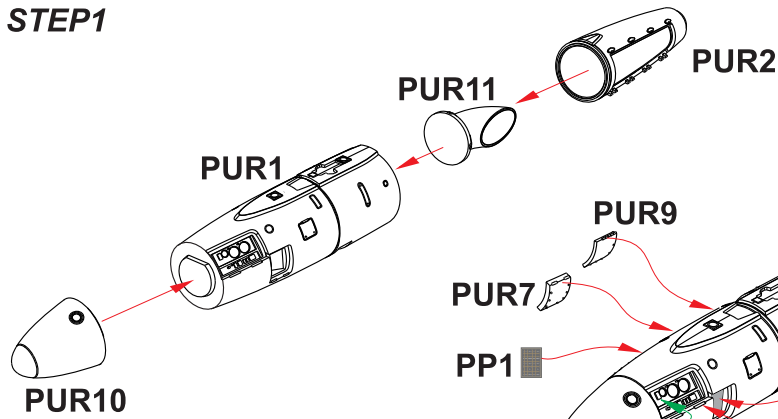

STEP1

STEP2

Note:
Two PUR3 parts are just spare.
Dva z dílů PUR3 jsou náhradní.

STEP3

STEP4

CMK also offer in 1/48 scale

129-8054

MA-1A - 1/48 USAF Start Cart