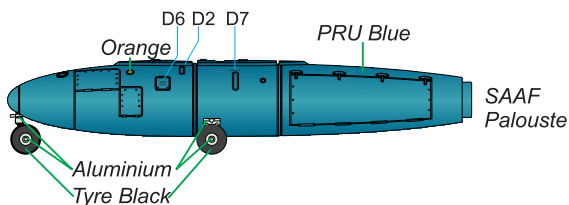

3

4

5

3

6

**PP - Photoetched
parts**

© Special Hobby 2018

Díly ohnuté popř. pokroucené vlivem teplotních změn a stárnutí materiálu, mohou být narovnány do požadovaného tvaru pomocí proudu teplé vody nebo vzduchu (fén na vlasy).

Parts slightly distorted and bent owing to temperature changes or due to material ageing can be straightened to requested shape by hot water or hot air jet. (hair dryer)

This process can be repeated till result is entirely satisfactory.

K lepení použít kvanoakrylátové lepidlo!
For best result gluing use cyanoacrylate glue!

Kontaktní plochy doporučujeme před lepením odmastit
Contact areas ungrease is recommended before gluing.

Visit our official website and e-shop at

www.cmkkits.com

www.specialhobby.eu

OTHER ITEMS - 1:48 SETS

4357 Hawker Hurricane Mk.I – 1/48 Starboard Wing Armament Set for Airfix kit

4358 Antisubmarine Bomb 250lb Mk.VIII (Great Britain, WW II) (2 pcs)

4359 Antisubmarine Bomb 500lb Mk.IV (Great Britain, WW II) (2 pcs)

4360 Antisubmarine Bomb 600lb Mk.I (Great Britain, WW II) (2 pcs)

4361 AJ-37/ SF-37 / SH37 Viggen canard correction set for Special Hobby/Tarangus kits

4362 JA-37 Viggen canard correction set for Tarangus kits

4363 1/48 B&P Defiant Engine Set for Airfix kit

4364 1/48 Defiant Pilot's Cockpit set, for Airfix kit

4366 1/48 Beaufighter TF Mk. X Cockpit set, for Revell kit

Special Hobby, Mezilesí 718, CZ - Praha 9, 193 00,
e-mail: office@specialhobby.eu

FB page: <https://www.facebook.com/specialhobby/>