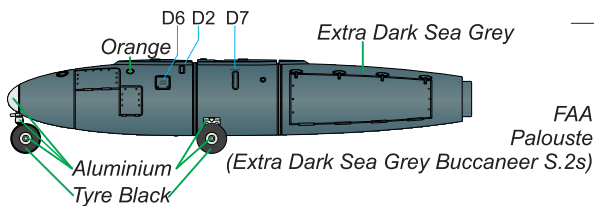

3

4

5

3

6

**PP - Photoetched
parts**

© Special Hobby 2018

Díly ohnuté popř. pokroucené vlivem teplotních změn a stárnutí materiálu, mohou být narovnány do požadovaného tvaru pomocí proudu teplé vody nebo vzduchu (fén na vlasy).

Parts slightly distorted and bent owing to temperature changes or due to material ageing can be straightened to requested shape by hot water or hot air jet. (hair dryer)

This process can be repeated till result is entirely satisfactory.

K lepení použít kvanoakrylátové lepidlo!
For best result gluing use cyanoacrylate glue!

Kontaktní plochy doporučujeme před lepením odmastit
Contact areas ungrease is recommended before gluing.

Visit our official website and e-shop at

www.cmkkits.com

www.specialhobby.eu

OTHER ITEMS - 1:48 SETS

4357 Hawker Hurricane Mk.I – 1/48 Starboard Wing Armament Set for Airfix kit

4358 Antisubmarine Bomb 250lb Mk.VIII (Great Britain, WW II) (2 pcs)

4359 Antisubmarine Bomb 500lb Mk.IV (Great Britain, WW II) (2 pcs)

4360 Antisubmarine Bomb 600lb Mk.I (Great Britain, WW II) (2 pcs)

4361 AJ-37/ SF-37 / SH37 Viggen canard correction set for Special Hobby/Tarangus kits

4362 JA-37 Viggen canard correction set for Tarangus kits

4363 1/48 B&P Defiant Engine Set for Airfix kit

4364 1/48 Defiant Pilot's Cockpit set, for Airfix kit

4366 1/48 Beaufighter TF Mk. X Cockpit set, for Revell kit

Special Hobby, Mezilesí 718, CZ - Praha 9, 193 00,
e-mail: office@specialhobby.eu

FB page: <https://www.facebook.com/specialhobby/>