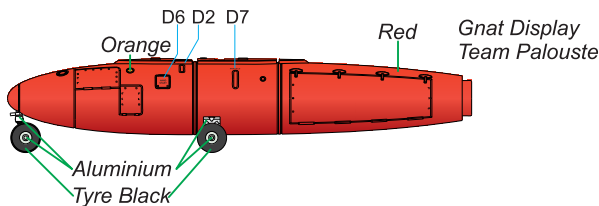

3

4

5

3

6

**PP - Photoetched
parts**

© Special Hobby 2018

Díly ohnuté popř. pokroucené vlivem teplotních změn a stárnutí materiálu, mohou být narovnány do požadovaného tvaru pomocí proudu teplé vody nebo vzduchu (fén na vlasy).

Parts slightly distorted and bent owing to temperature changes or due to material ageing can be straightened to requested shape by hot water or hot air jet. (hair dryer)

This process can be repeated till result is entirely satisfactory.

K lepení použít kvanoakrylátové lepidlo!
For best result gluing use cyanoacrylate glue!

Kontaktní plochy doporučujeme před lepením odmastit
Contact areas ungrease is recommended before gluing.

Visit our official website and e-shop at

www.cmkkits.com

www.specialhobby.eu

OTHER ITEMS - 1:48 SETS

4357 Hawker Hurricane Mk.I – 1/48 Starboard Wing Armament Set for Airfix kit

4358 Antisubmarine Bomb 250lb Mk.VIII (Great Britain, WW II) (2 pcs)

4359 Antisubmarine Bomb 500lb Mk.IV (Great Britain, WW II) (2 pcs)

4360 Antisubmarine Bomb 600lb Mk.I (Great Britain, WW II) (2 pcs)

4361 AJ-37/ SF-37 / SH37 Viggen canard correction set for Special Hobby/Tarangus kits

4362 JA-37 Viggen canard correction set for Tarangus kits

4363 1/48 B&P Defiant Engine Set for Airfix kit

4364 1/48 Defiant Pilot's Cockpit set, for Airfix kit

4366 1/48 Beaufighter TF Mk. X Cockpit set, for Revell kit

Special Hobby, Mezilesí 718, CZ - Praha 9, 193 00,
e-mail: office@specialhobby.eu

FB page: <https://www.facebook.com/specialhobby/>