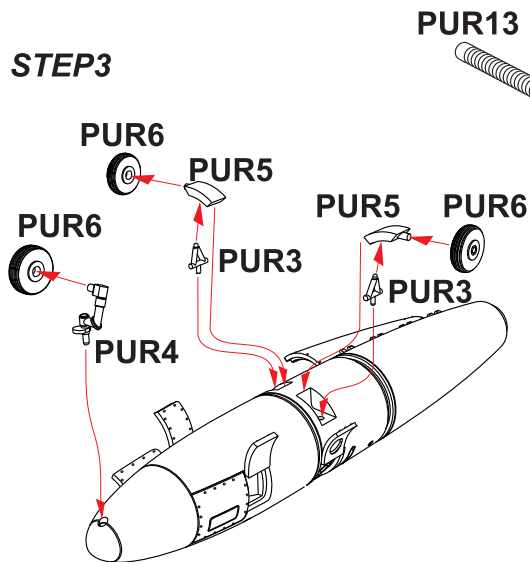

Special Hobby, Mezilesí 718, CZ - Praha 9, 193 00,
e-mail: office@specialhobby.eu

FB page: <https://www.facebook.com/specialhobby/>

STEP1

STEP2

Note:
Two PUR3 parts are just spare.
Dva z dílů PUR3 jsou náhradní.

STEP3

STEP4

CMK also offer in 1/48 scale

129-8054

MA-1A - 1/48 USAF Start Cart