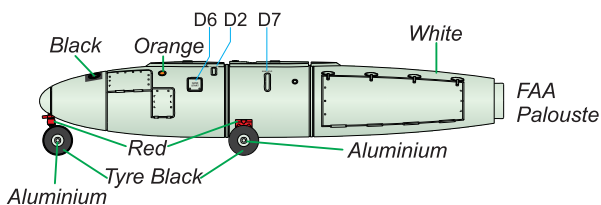

3

4

5

3

6

**PP - Photoetched
parts**

© Special Hobby 2018

Díly ohnuté popř. pokroucené vlivem teplotních změn a stárnutí materiálu, mohou být narovnány do požadovaného tvaru pomocí proudu teplé vody nebo vzduchu (fén na vlasy).

Parts slightly distorted and bent owing to temperature changes or due to material ageing can be straightened to requested shape by hot water or hot air jet. (hair dryer)

This process can be repeated till result is entirely satisfactory.

K lepení použít kvanoakrylátové lepidlo!
For best result gluing use cyanoacrylate glue!

Kontaktní plochy doporučujeme před lepením odmastit
Contact areas ungrease is recommended before gluing.

Visit our official website and e-shop at

www.cmkkits.com

www.specialhobby.eu

OTHER ITEMS - 1:48 SETS

4357 Hawker Hurricane Mk.I – 1/48 Starboard Wing Armament Set for Airfix kit

4358 Antisubmarine Bomb 250lb Mk.VIII (Great Britain, WW II) (2 pcs)

4359 Antisubmarine Bomb 500lb Mk.IV (Great Britain, WW II) (2 pcs)

4360 Antisubmarine Bomb 600lb Mk.I (Great Britain, WW II) (2 pcs)

4361 AJ-37/ SF-37 / SH37 Viggen canard correction set for Special Hobby/Tarangus kits

4362 JA-37 Viggen canard correction set for Tarangus kits

4363 1/48 B&P Defiant Engine Set for Airfix kit

4364 1/48 Defiant Pilot's Cockpit set, for Airfix kit

4366 1/48 Beaufighter TF Mk. X Cockpit set, for Revell kit

Special Hobby, Mezilesí 718, CZ - Praha 9, 193 00,
e-mail: office@specialhobby.eu

FB page: <https://www.facebook.com/specialhobby/>