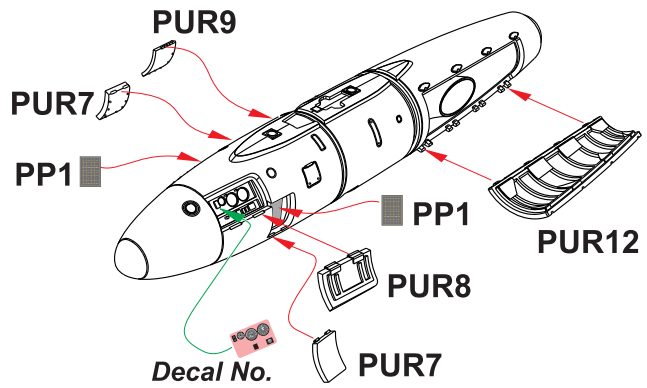

Special Hobby, Mezilesí 718, CZ - Praha 9, 193 00,
e-mail: office@specialhobby.eu

FB page: <https://www.facebook.com/specialhobby/>

STEP1

STEP2

Note:
Two PUR3 parts are just spare.
Dva z dílů PUR3 jsou náhradní.

STEP3

STEP4

CMK also offer in 1/48 scale

129-8054

MA-1A - 1/48 USAF Start Cart