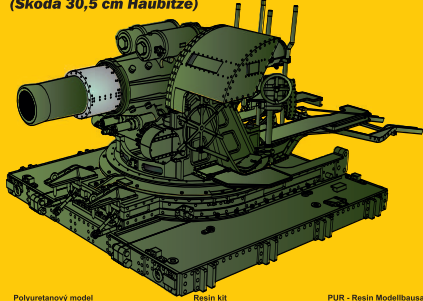

Austro-Hungarian WWI 30,5 cm Belagerungsmörser M.11 (Skoda 30,5 cm Haubitze)

Kit No. RA056 1/35

Polyuretanový model

Resin kit PUR - Resin Modellbausatz

f35334 1/35