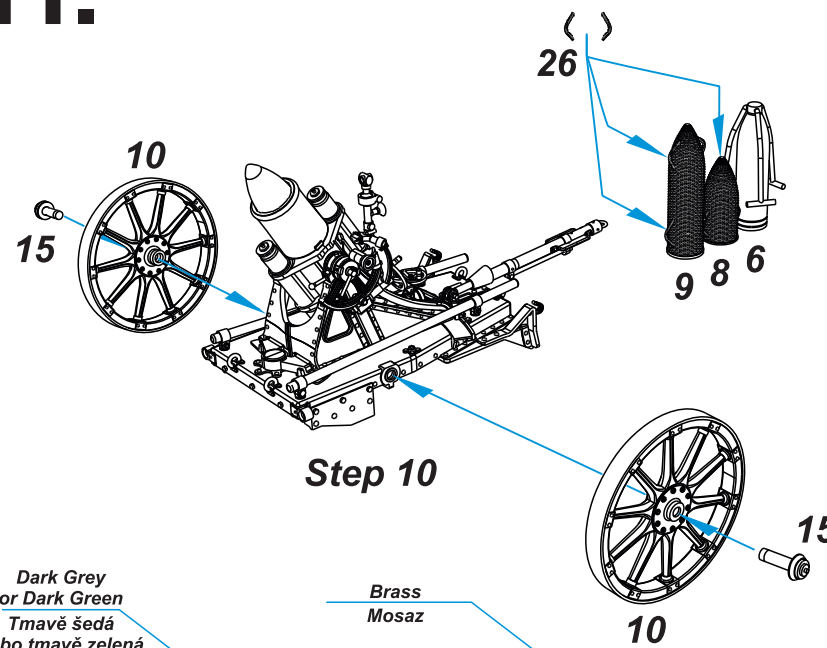

11.

Dark Grey
or Dark Green
Tmavě šedá
nebo tmavě zelená

Brass
Mosaz

Tire Black
Barva gumy

Steel
Ocel