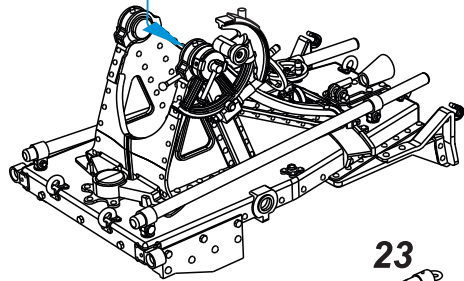

9.

NOTE / Pozn.:

Part 3 - a/A (alter Art) version
Díl 3 - verze a/A (alter Art)
Part 1 - n/A (neuer Art) version
Díl 1 - verze n/A (neuer Art)

Step 8

10.

Step 9

3.

4.