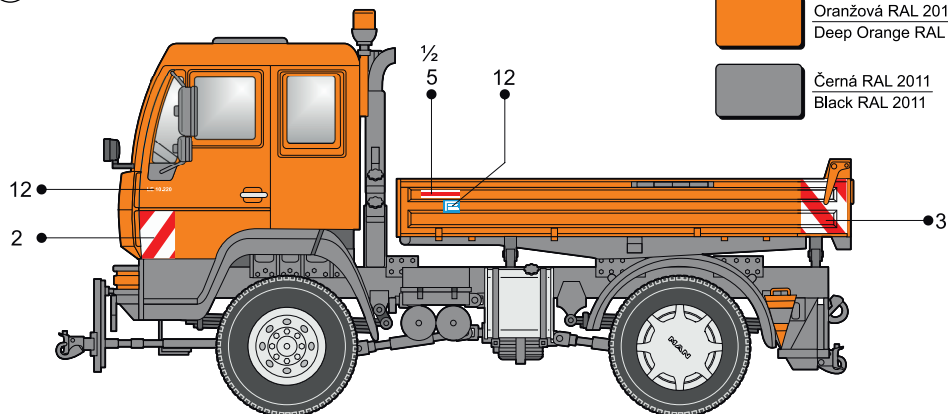

 Oranžová RAL 2011
 Deep Orange RAL 2011

 Černá RAL 2011
 Black RAL 2011

Detailní rezinový model s obtisky
 Highly detailed resin kit with decals

8056
1/48

MAN LE 10.220 Bundeswehr Military Aircraft Tug
 + Towbar