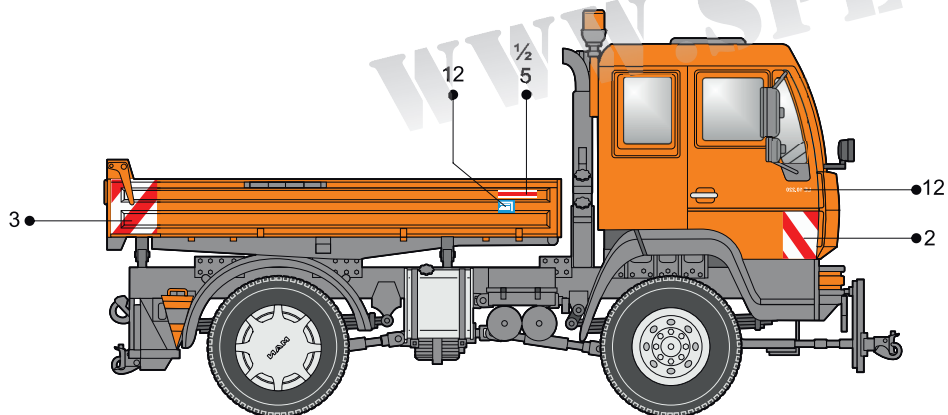

 Oranžová RAL 2011
 Deep Orange RAL 2011

 Černá RAL 2011
 Black RAL 2011

Detailní rezinový model s obtisky
 Highly detailed resin kit with decals

8056
1/48

MAN LE 10.220 Bundeswehr Military Aircraft Tug
 + Towbar