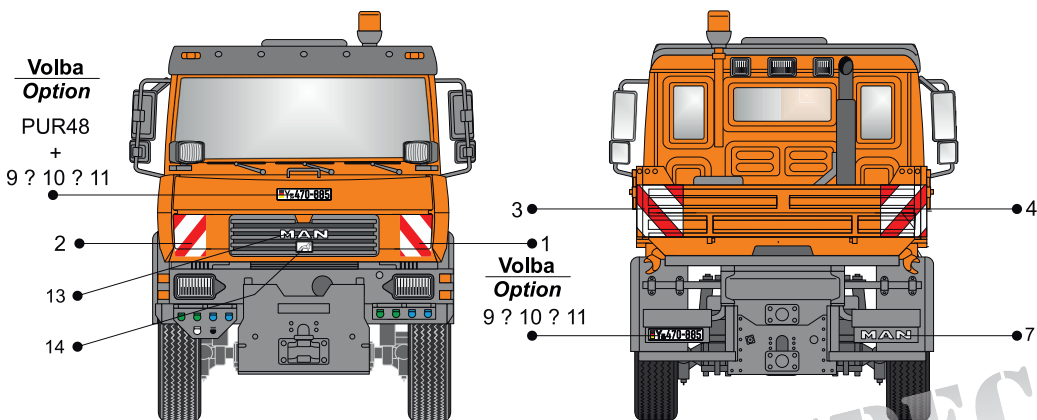

 Oranžová RAL 2011
 Deep Orange RAL 2011

 Černá RAL 2011
 Black RAL 2011

Detailní rezinový model s obtisky
 Highly detailed resin kit with decals

8056
1/48

MAN LE 10.220 Bundeswehr Military Aircraft Tug
 + Towbar