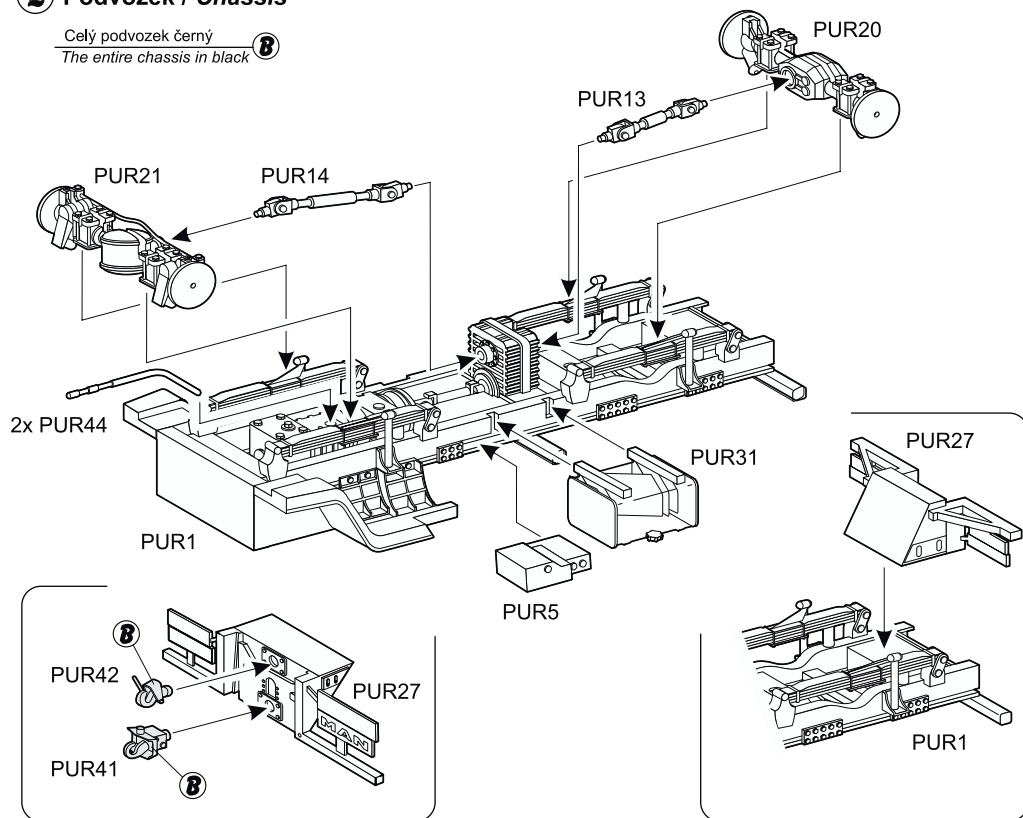

2 Podvozek / Chassis

Celý podvozek černý
The entire chassis in black